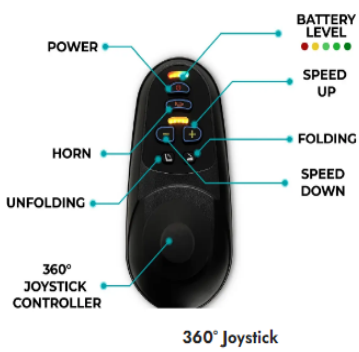

IQ7000 AUTOFOLD

CHAIR LINK

VIDEO

Battery	Motor	Airline	Cruise	Net Weight	Range	Max Speed	Max Slope	Width	Capacity
12AH or 20AH lithium-ion	2 * 250 watts	Approved *	Approved *	67 lbs	Up to 17 miles*	4 mph	6 degrees	26"	350 lbs

FITS ON THE LEFT OR RIGHT ARMREST

Seating Width** 19 inches

Max Loading Weight 350 lbs

intelligent electromagnetic brake

Climbing Gradient 6°

Customize Your Wheelchair

AIRLINE APPROVED

CRUISE APPROVED

Airline & Cruise Approved

COLOR OPTIONS

MAJESTIC
by COMFYGO

FEATURES	IQ - 7000	IQ - 8000	IQ - 9000
<i>Auto Fold</i>	Yes (optional)	No	No
<i>Auto Recline</i>	No	No	Yes (optional)
<i>Remote Controlled</i>	Yes	Yes	Yes
<i>Battery</i>	12AH / 20AH* Lithium-Ion	12AH / 20AH* Lithium-Ion	2 x 7.5AH* Lithium-Ion
<i>Motor</i>	2*250W	2*250W	2*250W Brushless
<i>Range</i>	Up to 17 miles*	Up to 19 miles*	Up to 19 miles*
<i>Max Speed</i>	4 mph	4 mph	4 mph
<i>Max Slope</i>	Up to 6 degrees	Up to 6 degrees	Up to 10 degrees
<i>Width</i>	26"	23.5" or 26"	23.5" or 26"
<i>Capacity</i>	350 lbs	330 lbs	310 lbs
<i>Travel</i>	Airline/Cruise Approved**	Airline/Cruise Approved**	Airline/Cruise Approved**